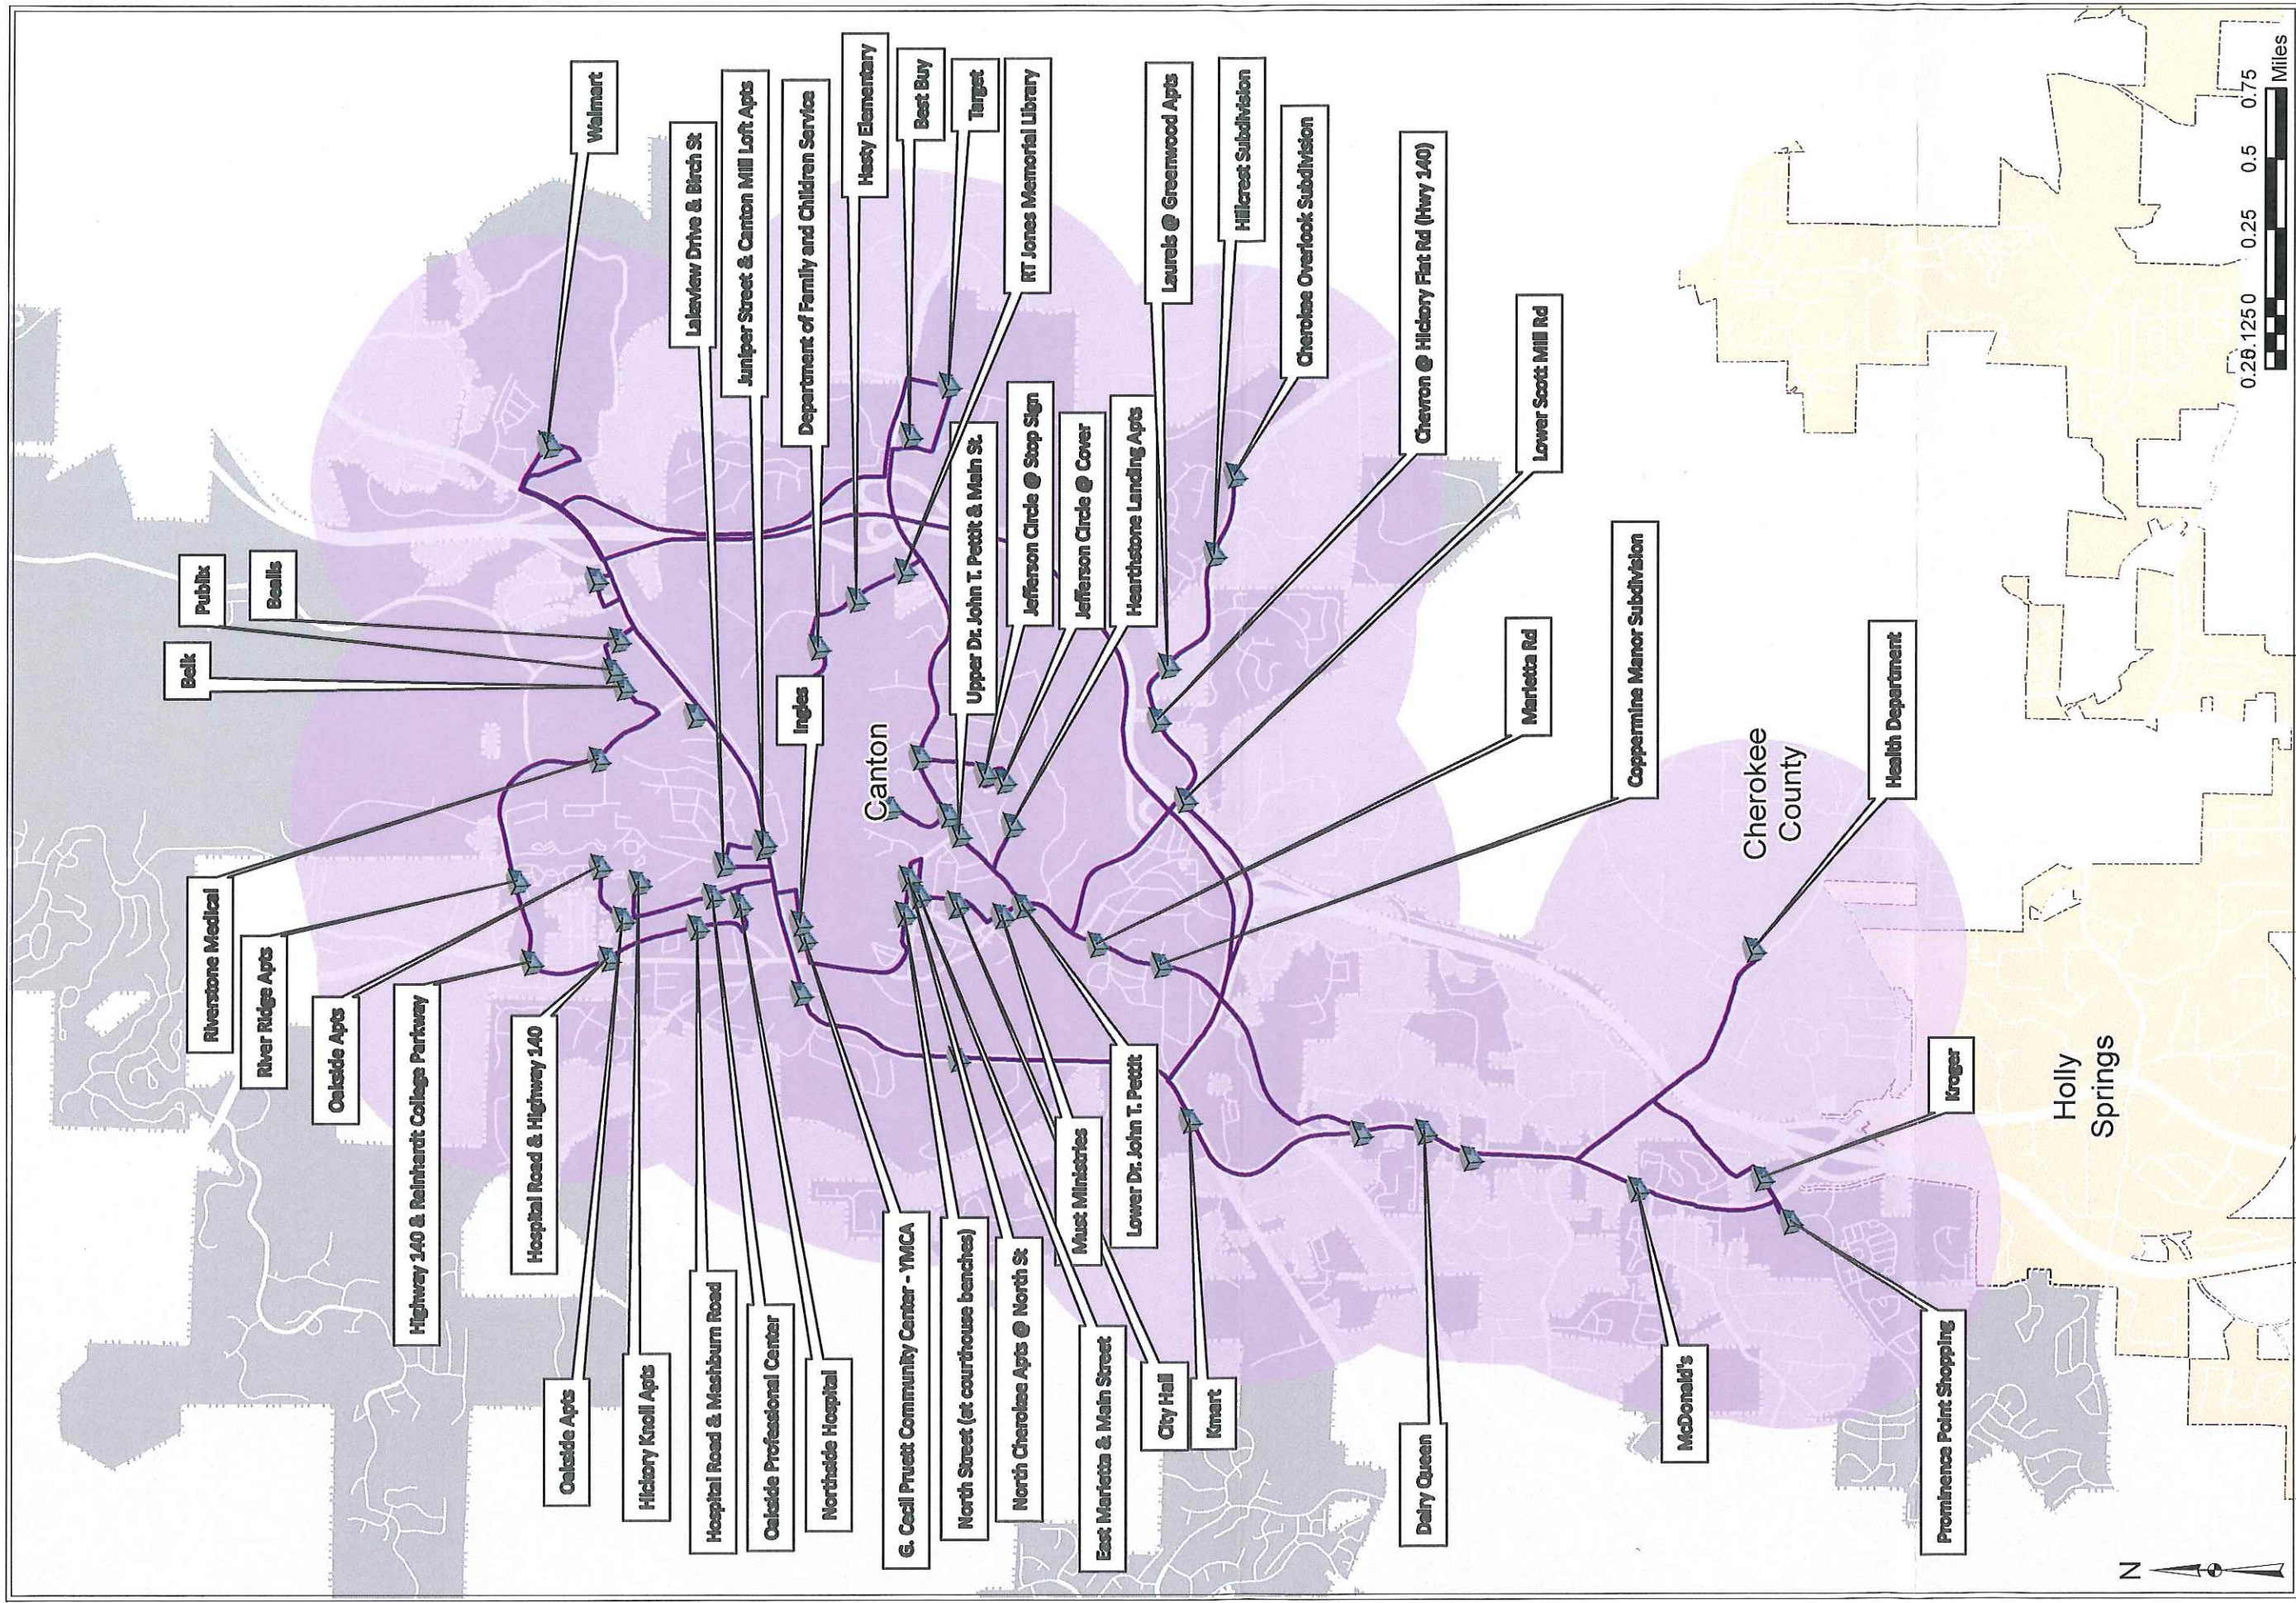

# CATS Fixed Routes 2014

**Legend**

- Fixed Stops
- Fixed Routes
- 0.75 mile Service Area
- Political Boundaries
- Jurisdiction
  - Cherokee County
  - Canton
  - Holly Springs

Map Description  
 Date of Creation 3/20/2014  
 Produced by: Cherokee County GIS  
 User: jdwycke

This Map Has Been Compiled From The Most Up To Date And Reliable Sources Available. Cherokee County Assumes No Responsibility For Errors Or Omissions Contained Within This Map. No Warranties or Representations Are Expressed Or Implied In Fact Or In Law.